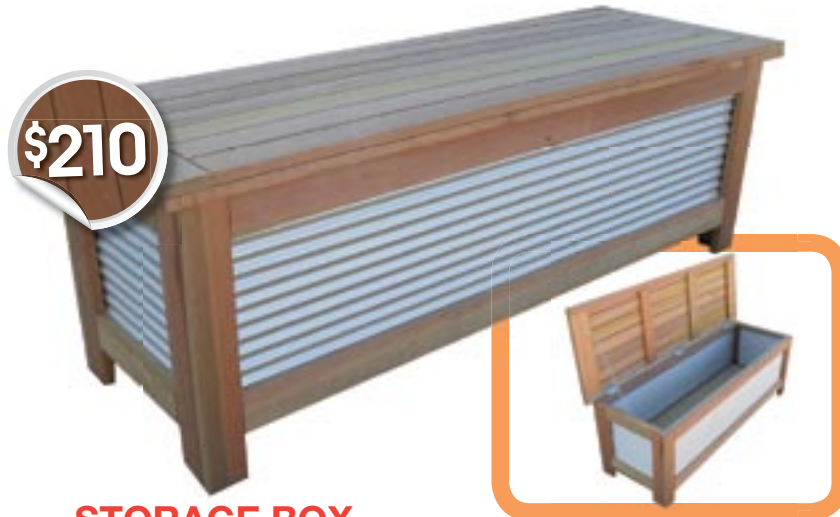

ACCESSORIES

\$290

FREE STANDING BAR

1125mm High x 1400mm Wide x 700mm Deep
Total Weight = 55kg

\$250

TALL BAR TABLE

1150mm High x
880mm Wide x
880mm Deep
Total Weight = 36kg

\$168

COOLER BOX

495mm High x 700mm Wide x 490mm Deep
Total Weight = 16.5kg

\$141

GARDEN OR PATIO SCREENING

Concrete in or free standing
1600mm High x 1200mm Wide
(with feet)
Total Weight = 18kg

\$14

SCREEN FEET

Set of 2

Transform your al fresco area instantly!

STORAGE

STORAGE BOX

495mm High x 1440mm Wide x 492mm Deep
Total Weight = 32kg

STORAGE CUPBOARD

1800mm High x
900mm Wide x
510mm Deep
Total Weight = 70kg

BIN TIDY

1250mm High x
715mm Wide x
810mm Deep
Total Weight = 40kg

Transform your al fresco area instantly!

PLANTERS

SHORT PLANTER MEDIUM

280mm High x
300mm Wide x
300mm Deep
Total Weight = 2.3kg

SHORT PLANTER LARGE

280mm High x
495mm Wide x
495mm Deep
Total Weight = 3.5kg